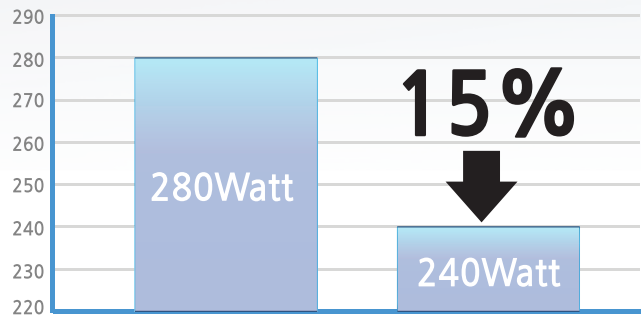

55 inch Multi-LCD

**Full HD Multi-LCD (LED Back light)
Super Narrow Bezel (5.7mm)**

Ultra Slim Vesel Design

Between the 55" MLCDs gap is only 5.7 mm that provides you with seamless tiled display experience.

→ ← **5.7mm**

Eco Friendly LED BLU

55" MLCD adopts direct LED BLU which consumes less power than conventional.

FHD resolution

FHD resolution is possible to get a clear and vivid image especially in such environment as command & control room that requires high resolution display.

HD

FHD

Specification

Bezel to Bezel	1.7mm (R/B) 3.6mm (N/L) → 5.3mm
Active to Active	5.7mm
Resolution	1,920 x 1,080 (FHD)
Outline	1215.3 x 686.1 x 98.5

Brightness	700 nit
Contrast Ratio	4,000 : 1
Power Consumption	240 Watt
Back light type	Direct LED